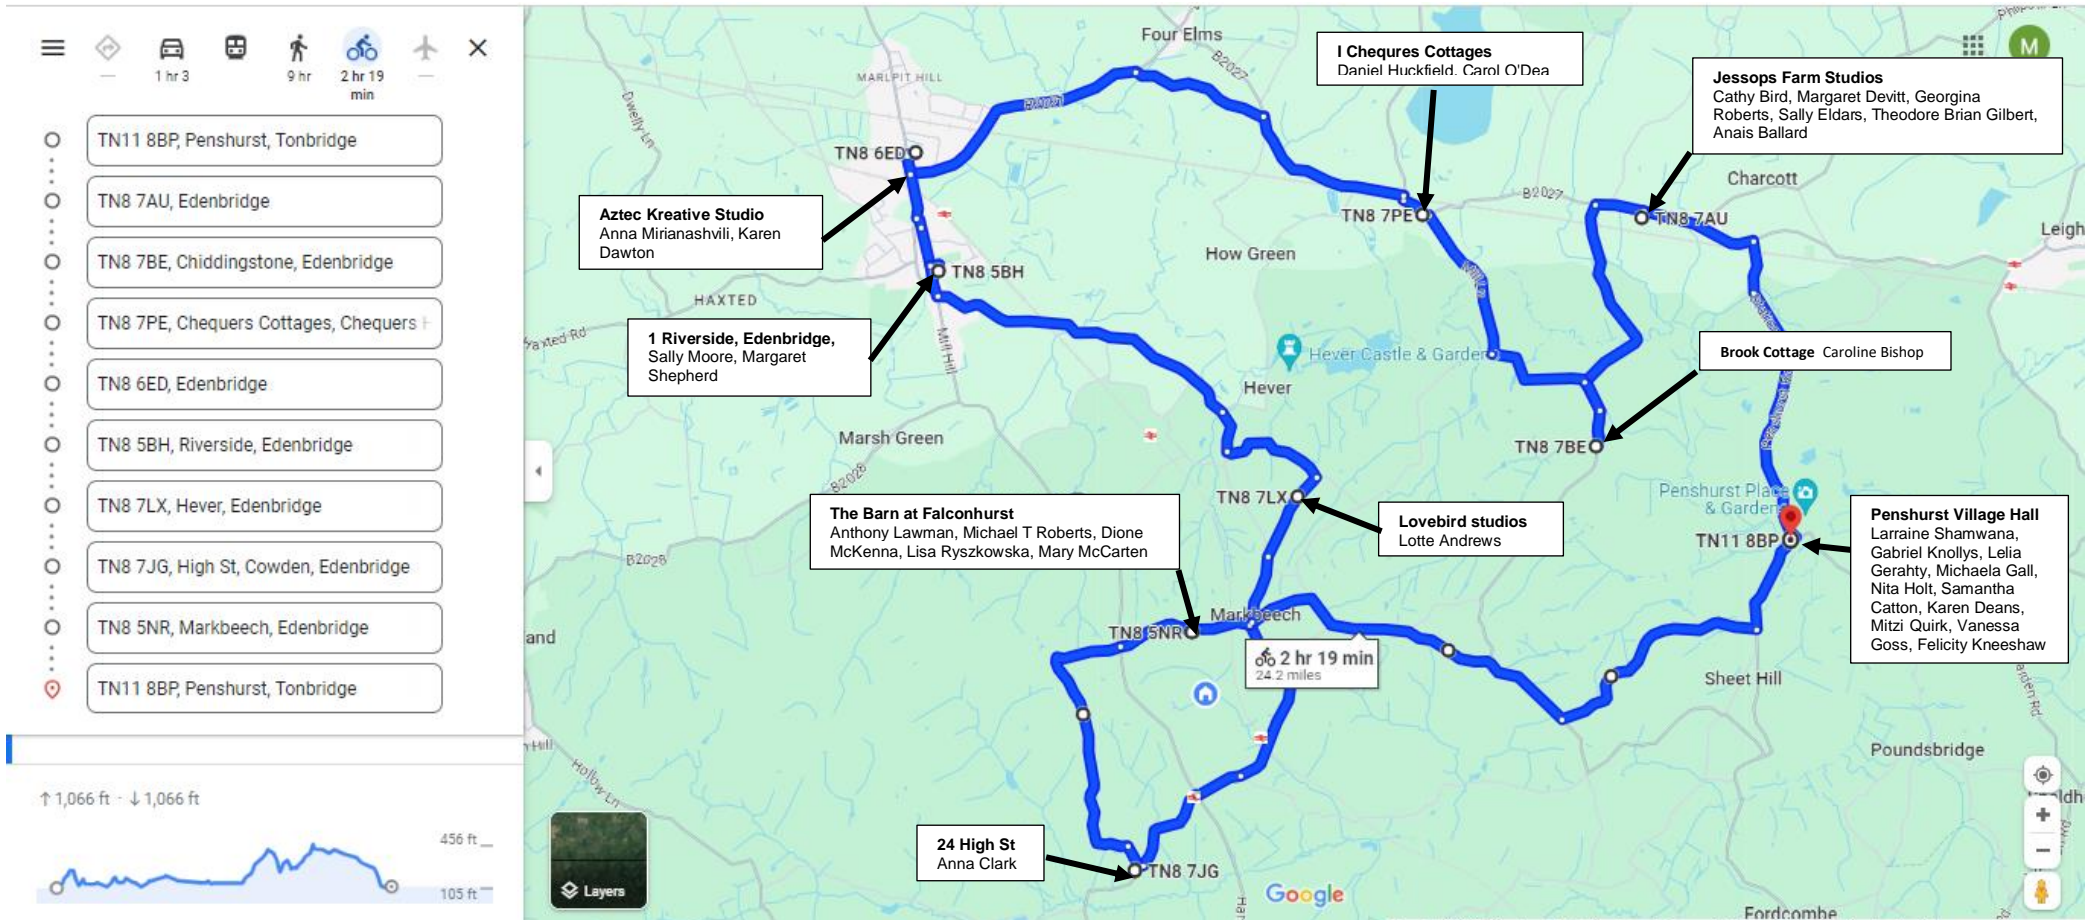

RED CYCLE ROUTE

<https://maps.app.goo.gl/y2FPKkLjVZ7zwLfr8>